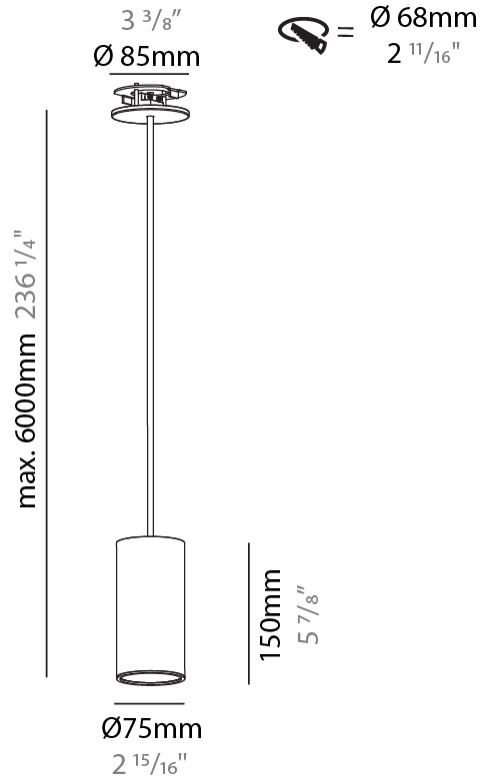

Series: Hangover
Subseries: Hangover Monopoint Recessed Canopy
Partner: Prolicht
Division: Architectural
Installation: Suspension
Product Type: Pendant
Mounting Location: Ceiling
Light Distribution: Direct / Indirect

PHYSICAL

Shape: Cylinder
Diameter (mm): 75
Diameter (in): 2 15/16
Height (mm): 150
Height (in): 5 7/8
Max. Overall Height (mm): 2150
Max. Overall Height (in): 84 5/8
Diffuser: Shine Ring 0-6
Fixture Finish: SSR / BKV / CWI / CRY / HAB / UFT / ITA / RUA / FTG / MYG / LOD / PUS / FRO / FUP / KIA / POP / BLS / SPG / MEY / GOH / CHC / COM / ABZ / JAG / OBR / MOS / ROR
Fixture Material: Aluminum
Cable Details: 2000mm / 6000mm Cable in White / Black / Orange / Red
Cut-out Measurements: 68mm / 2 11/16"

ELECTRICAL

Lamp Type: LED (Zhaga Standard)
Input Wattage (W): 10.9
Total Output Wattage (W): 9
Dimming: Tri-Mode (Non-Dimming and Phase Dimming (120Vac only) and 0-10V Dimming)
Driver Included: Yes
Driver Location: External
Driver Type: Constant Current - Universal
Driver Class: Class 2
Housing: ENCP3 w/Quick Connect
Input Voltage (V): 120 - 277
Constant Current (MA): 500

LED

Number of LEDs: 1
Color Temperature (°K): 2700 / 3000 / 4000
Max. Delivered Lumen (lm): 923
CRI: >90 CRI
Lamp Life (hrs): 50000
Upon Request: ***3500K available in minimum quantities (larger quantities upon request)

OPTICAL

Reflector: 18 / 36 / 52

RATINGS AND CERTIFICATIONS

Certified By: Certified for North American Standards
IP rating: IP20